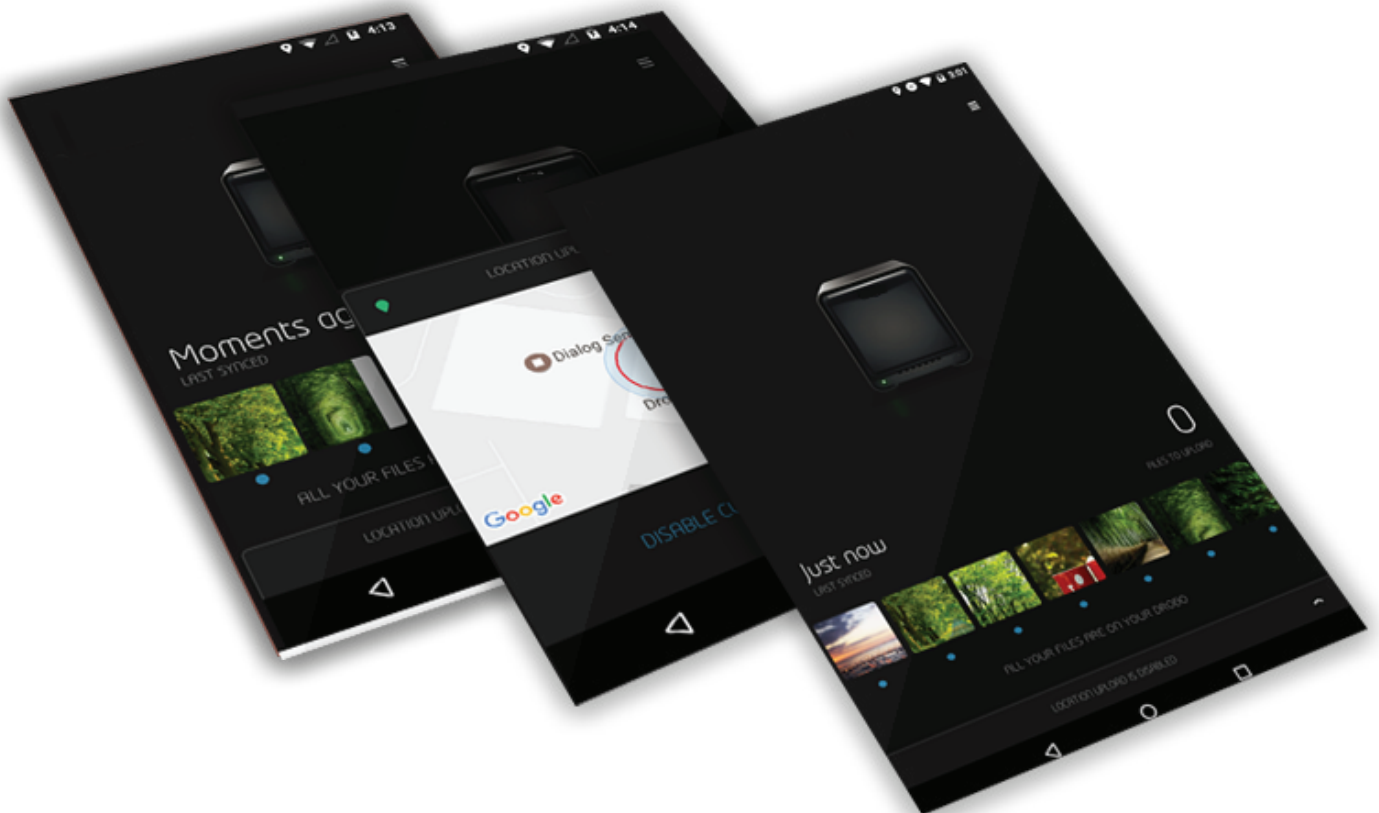

## BUSINESS NEED

An Android app that automatically uploads and organizes photos/videos seamlessly within the user's Wi-Fi network.

## CHALLENGES

- Implementation of resumable upload which allows the app to resume an upload operation after a communication failure interrupts the flow of data.
- Created an independent, pluggable Android library for resumable upload, which can be reused for future projects.

## KEY FEATURES

- Automatic upload of photos and videos.
- Two layers of security including geolocation and Wi-Fi verifications. The upload commences only when the phone is within the radius of the storage device and connected via the user's Wi-Fi.
- Resumable upload, which is particularly beneficial when the likelihood of a network interruption or other transmission failures is high. It helps reduce bandwidth usage while transferring large files, as the upload resumes from the point of interruption in the event of a network outage.